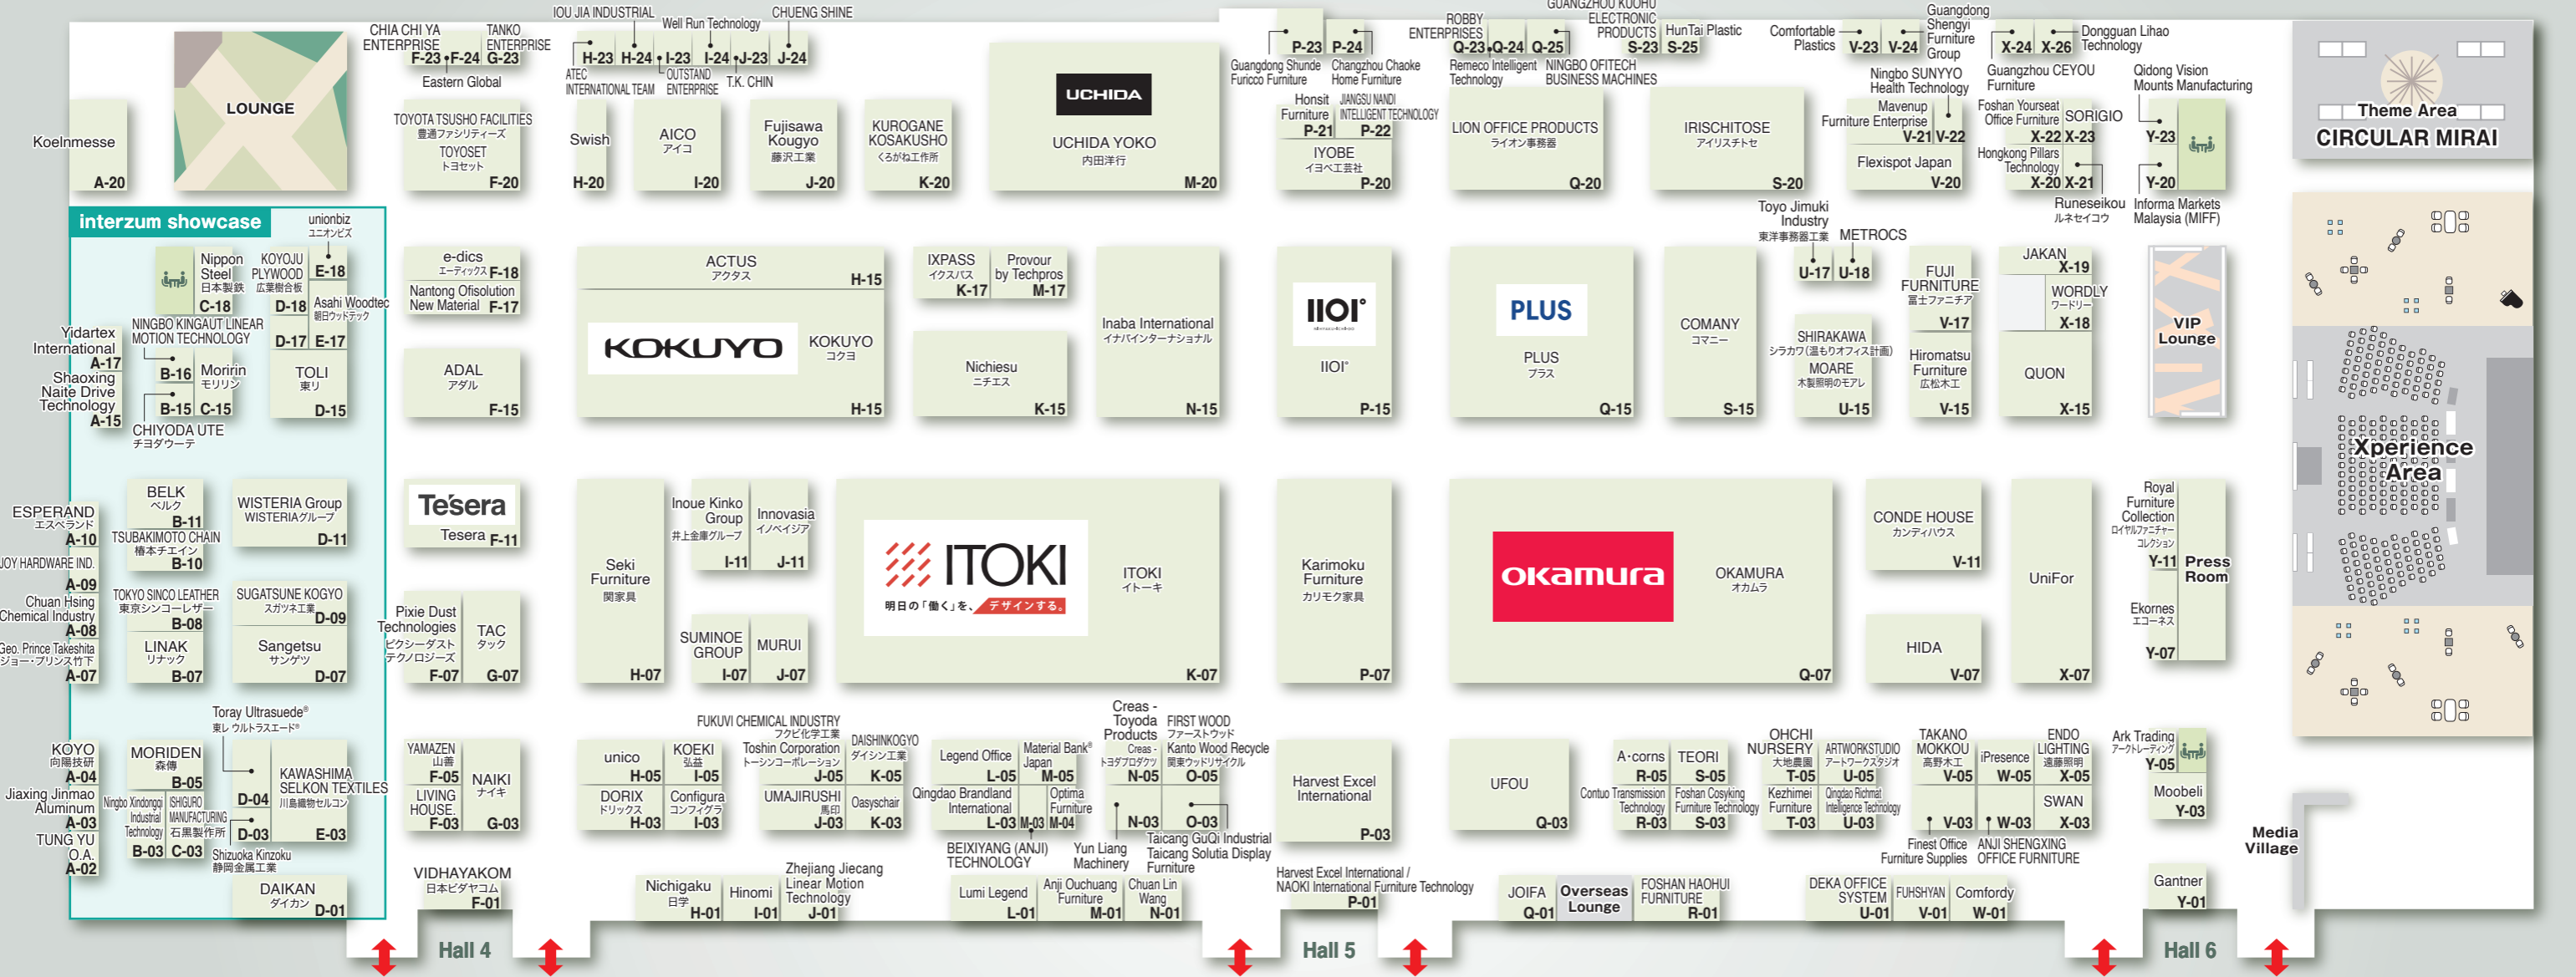

ORGATEC TOKYO 2024 FLOOR MAP

Exhibitor List 出展者一覧

Booth No.	Exhibitor Name	Booth No.	Exhibitor Name	Booth No.	Exhibitor Name	Booth No.	Exhibitor Name
A-01	A・corns	R-05	Creas - Toyoda Products	N-05	Creas - トヨタプロダクツ	Q-01	JOIFA 日本オフィス家具協会
A-02	ACTUS アクタス	H-15	DAIKAN ダイカン	D-01	DAIKAN ダイカン	Q-01	JOIFA 日本オフィス家具協会
A-03	ADAL アダル	F-15	DAISHINKOGYO ダイシン工業	K-05	DAISHINKOGYO ダイシン工業	A-09	JOY HARDWARE IND.
A-04	AICO アイコ	I-20	DEKA OFFICE SYSTEM	U-01	DEKA OFFICE SYSTEM	A-09	JOY HARDWARE IND.
A-05	Anji Ouchuang Furniture	M-01	Dongguan Lihao Technology	X-26	Dongguan Lihao Technology	A-09	JOY HARDWARE IND.
A-06	ANJI SHENGXING OFFICE FURNITURE	W-03	DORIX ドリックス	H-03	DORIX ドリックス	A-09	JOY HARDWARE IND.
A-07	Ark Trading アークトレーディング	Y-05	Eastern Global	F-24	Eastern Global	A-09	JOY HARDWARE IND.
A-08	ARTWORKSTUDIO アートワークスタジオ	U-05	e-dics エーディックス	F-18	e-dics エーディックス	A-09	JOY HARDWARE IND.
A-09	Asahi Woodtec 朝日ウッドテック	E-17	Ekornes エコーネス	Y-07	Ekornes エコーネス	A-09	JOY HARDWARE IND.
A-10	ATEC INTERNATIONAL TEAM	H-23	ENDO LIGHTING 遠藤照明	X-05	ENDO LIGHTING 遠藤照明	A-09	JOY HARDWARE IND.
A-11	BEIXIYANG (ANJI) TECHNOLOGY	M-03	ESPERAND エスベランド	A-10	ESPERAND エスベランド	A-09	JOY HARDWARE IND.
A-12	BELK ベルク	B-11	Finest Office Furniture Supplies	V-03	Finest Office Furniture Supplies	A-09	JOY HARDWARE IND.
A-13	Changzhou Chaoke Home Furniture	P-24	FIRST WOOD ファーストウッド	O-05	FIRST WOOD ファーストウッド	A-09	JOY HARDWARE IND.
A-14	CHIA CHI YA ENTERPRISE	F-23	Flexispot Japan	V-20	Flexispot Japan	A-09	JOY HARDWARE IND.
A-15	CHIYODA UTE チヨダウーテ	B-15	Foshan Cosyking Furniture Technology	S-03	Foshan Cosyking Furniture Technology	A-09	JOY HARDWARE IND.
A-16	Chuan Hsing Chemical Industry	A-08	FOSHAN HAOHUI FURNITURE	R-01	FOSHAN HAOHUI FURNITURE	A-09	JOY HARDWARE IND.
A-17	Chuan Lin Wang	N-01	Foshan Yourseat Office Furniture	X-22	Foshan Yourseat Office Furniture	A-09	JOY HARDWARE IND.
A-18	CHUENG SHINE	J-24	FUJISHAWA KOUGYO 富士ファニチア	V-17	FUJISHAWA KOUGYO 富士ファニチア	A-09	JOY HARDWARE IND.
A-19	COMANY コマニー	S-15	FUJISAWA KOUGYO 藤沢工業	J-20	FUJISAWA KOUGYO 藤沢工業	A-09	JOY HARDWARE IND.
A-20	Comfortable Plastics	V-23	FUKUVI CHEMICAL INDUSTRY フクビ化学工業	J-05	FUKUVI CHEMICAL INDUSTRY フクビ化学工業	A-09	JOY HARDWARE IND.
A-21	CONDE HOUSE カンディハウス	V-11	Gantner	Y-01	Gantner	A-09	JOY HARDWARE IND.
A-22	Configura コンフィグラ	I-03	Geo. Prince Takeshita ジョー・プリンス竹下	A-07	Geo. Prince Takeshita ジョー・プリンス竹下	A-09	JOY HARDWARE IND.
A-23	Contuo Transmission Technology	R-03	Guangdong Shengyi Furniture Group	V-24	Guangdong Shengyi Furniture Group	A-09	JOY HARDWARE IND.
A-24	Couros	R-05	Guangzhou CEYOU Furniture	X-24	Guangzhou CEYOU Furniture	A-09	JOY HARDWARE IND.
A-25	Creas - Toyoda Products	N-05	Guangzhou CEYOU Furniture	X-24	Guangzhou CEYOU Furniture	A-09	JOY HARDWARE IND.
A-26	Creas - トヨタプロダクツ	N-05	Guangzhou CEYOU Furniture	X-24	Guangzhou CEYOU Furniture	A-09	JOY HARDWARE IND.
A-27	Creas - トヨタプロダクツ	N-05	Guangzhou CEYOU Furniture	X-24	Guangzhou CEYOU Furniture	A-09	JOY HARDWARE IND.
A-28	Creas - トヨタプロダクツ	N-05	Guangzhou CEYOU Furniture	X-24	Guangzhou CEYOU Furniture	A-09	JOY HARDWARE IND.
A-29	Creas - トヨタプロダクツ	N-05	Guangzhou CEYOU Furniture	X-24	Guangzhou CEYOU Furniture	A-09	JOY HARDWARE IND.
A-30	Creas - トヨタプロダクツ	N-05	Guangzhou CEYOU Furniture	X-24	Guangzhou CEYOU Furniture	A-09	JOY HARDWARE IND.
A-31	Creas - トヨタプロダクツ	N-05	Guangzhou CEYOU Furniture	X-24	Guangzhou CEYOU Furniture	A-09	JOY HARDWARE IND.
A-32	Creas - トヨタプロダクツ	N-05	Guangzhou CEYOU Furniture	X-24	Guangzhou CEYOU Furniture	A-09	JOY HARDWARE IND.
A-33	Creas - トヨタプロダクツ	N-05	Guangzhou CEYOU Furniture	X-24	Guangzhou CEYOU Furniture	A-09	JOY HARDWARE IND.
A-34	Creas - トヨタプロダクツ	N-05	Guangzhou CEYOU Furniture	X-24	Guangzhou CEYOU Furniture	A-09	JOY HARDWARE IND.
A-35	Creas - トヨタプロダクツ	N-05	Guangzhou CEYOU Furniture	X-24	Guangzhou CEYOU Furniture	A-09	JOY HARDWARE IND.
A-36	Creas - トヨタプロダクツ	N-05	Guangzhou CEYOU Furniture	X-24	Guangzhou CEYOU Furniture	A-09	JOY HARDWARE IND.
A-37	Creas - トヨタプロダクツ	N-05	Guangzhou CEYOU Furniture	X-24	Guangzhou CEYOU Furniture	A-09	JOY HARDWARE IND.
A-38	Creas - トヨタプロダクツ	N-05	Guangzhou CEYOU Furniture	X-24	Guangzhou CEYOU Furniture	A-09	JOY HARDWARE IND.
A-39	Creas - トヨタプロダクツ	N-05	Guangzhou CEYOU Furniture	X-24	Guangzhou CEYOU Furniture	A-09	JOY HARDWARE IND.
A-40	Creas - トヨタプロダクツ	N-05	Guangzhou CEYOU Furniture	X-24	Guangzhou CEYOU Furniture	A-09	JOY HARDWARE IND.
A-41	Creas - トヨタプロダクツ	N-05	Guangzhou CEYOU Furniture	X-24	Guangzhou CEYOU Furniture	A-09	JOY HARDWARE IND.
A-42	Creas - トヨタプロダクツ	N-05	Guangzhou CEYOU Furniture	X-24	Guangzhou CEYOU Furniture	A-09	JOY HARDWARE IND.
A-43	Creas - トヨタプロダクツ	N-05	Guangzhou CEYOU Furniture	X-24	Guangzhou CEYOU Furniture	A-09	JOY HARDWARE IND.
A-44	Creas - トヨタプロダクツ	N-05	Guangzhou CEYOU Furniture	X-24	Guangzhou CEYOU Furniture	A-09	JOY HARDWARE IND.
A-45	Creas - トヨタプロダクツ	N-05	Guangzhou CEYOU Furniture	X-24	Guangzhou CEYOU Furniture	A-09	JOY HARDWARE IND.
A-46	Creas - トヨタプロダクツ	N-05	Guangzhou CEYOU Furniture	X-24	Guangzhou CEYOU Furniture	A-09	JOY HARDWARE IND.
A-47	Creas - トヨタプロダクツ	N-05	Guangzhou CEYOU Furniture	X-24	Guangzhou CEYOU Furniture	A-09	JOY HARDWARE IND.
A-48	Creas - トヨタプロダクツ	N-05	Guangzhou CEYOU Furniture	X-24	Guangzhou CEYOU Furniture	A-09	JOY HARDWARE IND.
A-49	Creas - トヨタプロダクツ	N-05	Guangzhou CEYOU Furniture	X-24	Guangzhou CEYOU Furniture	A-09	JOY HARDWARE IND.
A-50	Creas - トヨタプロダクツ	N-05	Guangzhou CEYOU Furniture	X-24	Guangzhou CEYOU Furniture	A-09	JOY HARDWARE IND.
A-51	Creas - トヨタプロダクツ	N-05	Guangzhou CEYOU Furniture	X-24	Guangzhou CEYOU Furniture	A-09	JOY HARDWARE IND.
A-52	Creas - トヨタプロダクツ	N-05	Guangzhou CEYOU Furniture	X-24	Guangzhou CEYOU Furniture	A-09	JOY HARDWARE IND.
A-53	Creas - トヨタプロダクツ	N-05	Guangzhou CEYOU Furniture	X-24	Guangzhou CEYOU Furniture	A-09	JOY HARDWARE IND.
A-54	Creas - トヨタプロダクツ	N-05	Guangzhou CEYOU Furniture	X-24	Guangzhou CEYOU Furniture	A-09	JOY HARDWARE IND.
A-55	Creas - トヨタプロダクツ	N-05	Guangzhou CEYOU Furniture	X-24	Guangzhou CEYOU Furniture	A-09	JOY HARDWARE IND.
A-56	Creas - トヨタプロダクツ	N-05	Guangzhou CEYOU Furniture	X-24	Guangzhou CEYOU Furniture	A-09	JOY HARDWARE IND.
A-57	Creas - トヨタプロダクツ	N-05	Guangzhou CEYOU Furniture	X-24	Guangzhou CEYOU Furniture	A-09	JOY HARDWARE IND.
A-58	Creas - トヨタプロダクツ	N-05	Guangzhou CEYOU Furniture	X-24	Guangzhou CEYOU Furniture	A-09	JOY HARDWARE IND.
A-59	Creas - トヨタプロダクツ	N-05	Guangzhou CEYOU Furniture	X-24	Guangzhou CEYOU Furniture	A-09	JOY HARDWARE IND.
A-60	Creas - トヨタプロダクツ	N-05	Guangzhou CEYOU Furniture	X-24	Guangzhou CEYOU Furniture	A-09	JOY HARDWARE IND.
A-61	Creas - トヨタプロダクツ	N-05	Guangzhou CEYOU Furniture	X-24	Guangzhou CEYOU Furniture	A-09	JOY HARDWARE IND.
A-62	Creas - トヨタプロダクツ	N-05	Guangzhou CEYOU Furniture	X-24	Guangzhou CEYOU Furniture	A-09	JOY HARDWARE IND.
A-63	Creas - トヨタプロダクツ	N-05	Guangzhou CEYOU Furniture	X-24	Guangzhou CEYOU Furniture	A-09	JOY HARDWARE IND.
A-64	Creas - トヨタプロダクツ	N-05	Guangzhou CEYOU Furniture	X-24	Guangzhou CEYOU Furniture	A-09	JOY HARDWARE IND.
A-65	Creas - トヨタプロダクツ	N-05	Guangzhou CEYOU Furniture	X-24	Guangzhou CEYOU Furniture	A-09	JOY HARDWARE IND.
A-66	Creas - トヨタプロダクツ	N-05	Guangzhou CEYOU Furniture	X-24	Guangzhou CEYOU Furniture	A-09	JOY HARDWARE IND.
A-67	Creas - トヨタプロダクツ	N-05	Guangzhou CEYOU Furniture	X-24	Guangzhou CEYOU Furniture	A-09	JOY HARDWARE IND.
A-68	Creas - トヨタプロダクツ	N-05	Guangzhou CEYOU Furniture	X-24	Guangzhou CEYOU Furniture	A-09	JOY HARDWARE IND.
A-69	Creas - トヨタプロダクツ	N-05	Guangzhou CEYOU Furniture	X-24	Guangzhou CEYOU Furniture	A-09	JOY HARDWARE IND.
A-70	Creas - トヨタプロダクツ	N-05	Guangzhou CEYOU Furniture	X-24	Guangzhou CEYOU Furniture	A-09	JOY HARDWARE IND.
A-71	Creas - トヨタプロダクツ	N-05	Guangzhou CEYOU Furniture	X-24	Guangzhou CEYOU Furniture	A-09	JOY HARDWARE IND.
A-72	Creas - トヨタプロダクツ	N-05	Guangzhou CEYOU Furniture	X-24	Guangzhou CEYOU Furniture	A-09	JOY HARDWARE IND.
A-73	Creas - トヨタプロダクツ	N-05	Guangzhou CEYOU Furniture	X-24	Guangzhou CEYOU Furniture	A-09	JOY HARDWARE IND.
A-74	Creas - トヨタプロダクツ	N-05	Guangzhou CEYOU Furniture	X-24	Guangzhou CEYOU Furniture	A-09	JOY HARDWARE IND.
A-75	Creas - トヨタプロダクツ	N-05	Guangzhou CEYOU Furniture	X-24	Guangzhou CEYOU Furniture	A-09	JOY HARDWARE IND.
A-76	Creas - トヨタプロダクツ	N-05	Guangzhou CEYOU Furniture	X-24	Guangzhou CEYOU Furniture	A-09	JOY HARDWARE IND.
A-77	Creas - トヨタプロダクツ	N-05	Guangzhou CEYOU Furniture	X-24	Guangzhou CEYOU Furniture	A-09	JOY HARDWARE IND.
A-78	Creas - トヨタプロダクツ	N-05	Guangzhou CEYOU Furniture	X-24	Guangzhou CEYOU Furniture	A-09	JOY HARDWARE IND.
A-79	Creas - トヨタプロダクツ	N-05	Guangzhou CEYOU Furniture	X-24	Guangzhou CEYOU Furniture	A-09	JOY HARDWARE IND.
A-80	Creas - トヨタプロダクツ	N-05	Guangzhou CEYOU Furniture	X-24	Guangzhou CEYOU Furniture	A-09	JOY HARDWARE IND.
A-81	Creas - トヨタプロダクツ	N-05	Guangzhou CEYOU Furniture	X-24	Guangzhou CEYOU Furniture	A-09	JOY HARDWARE IND.
A-82	Creas - トヨタプロダクツ	N-05	Guangzhou CEYOU Furniture	X-24	Guangzhou CEYOU Furniture	A-09	JOY HARDWARE IND.
A-83	Creas - トヨタプロダクツ	N-05	Guangzhou CEYOU Furniture	X-24	Guangzhou CEYOU Furniture	A-09	JOY HARDWARE IND.
A-84	Creas - トヨタプロダクツ	N-05	Guangzhou CEYOU Furniture	X-24	Guangzhou CEYOU Furniture	A-09	JOY HARDWARE IND.
A-85	Creas - トヨタプロダクツ	N-05	Guangzhou CEYOU Furniture	X-24	Guangzhou CEYOU Furniture	A-09	JOY HARDWARE IND.
A-86	Creas - トヨタプロダクツ	N-05	Guangzhou CEYOU Furniture	X-24	Guangzhou CEYOU Furniture	A-09	JOY HARDWARE IND.
A-87	Creas - トヨタプロダクツ	N-05	Guangzhou CEYOU Furniture	X-24	Guangzhou CEYOU Furniture	A-09	JOY HARDWARE IND.
A-88	Creas - トヨタプロダクツ	N-05	Guangzhou CEYOU Furniture	X-24	Guangzhou CEYOU Furniture	A-09	JOY HARDWARE IND.
A-89	Creas - トヨタプロダクツ	N-05	Guangzhou CEYOU Furniture	X-24	Guangzhou CEYOU Furniture	A-09	JOY HARDWARE IND.
A-90	Creas - トヨタプロダクツ	N-05	Guangzhou CEYOU Furniture	X-24	Guangzhou CEYOU Furniture	A-09	JOY HARDWARE IND.
A-91	Creas - トヨタプロダクツ	N-05	Guangzhou CEYOU Furniture	X-24	Guangzhou CEYOU Furniture	A-09	JOY HARDWARE IND.
A-92	Creas - トヨタプロダクツ	N-05	Guangzhou CEYOU Furniture	X-24	Guangzhou CEYOU Furniture	A-09	JOY HARDWARE IND.
A-93	Creas - トヨタプロダクツ	N-05	Guangzhou CEYOU Furniture	X-24	Guangzhou CEYOU Furniture	A-09	JOY HARDWARE IND.
A-94	Creas - トヨタプロダクツ	N-05	Guangzhou CEYOU Furniture	X-24	Guangzhou CEYOU Furniture	A-09	JOY HARDWARE IND.
A-95	Creas - トヨタプロダクツ	N-05	Guangzhou CEYOU Furniture	X-24	Guangzhou CEYOU Furniture	A-09	JOY HARDWARE IND.
A-96	Creas - トヨタプロダクツ	N-05	Guangzhou CEYOU Furniture	X-24	Guangzhou CEYOU Furniture	A-09	JOY HARDWARE IND.
A-97	Creas - トヨタプロダクツ	N-05	Guangzhou CEYOU Furniture	X-24	Guangzhou CEYOU Furniture	A-09	JOY HARDWARE IND.
A-98	Creas - トヨタプロダクツ	N-05	Guangzhou CEYOU Furniture	X-24	Guangzhou CEYOU Furniture	A-09	JOY HARDWARE IND.
A-99	Creas - トヨタプロダクツ	N-05	Guangzhou CEYOU Furniture	X-24	Guangzhou CEYOU Furniture	A-09	JOY HARDWARE IND.
A-100	Creas - トヨタプロダクツ	N-05	Guangzhou CEYOU Furniture	X-24	Guangzhou CEYOU Furniture	A-09	JOY HARDWARE IND.